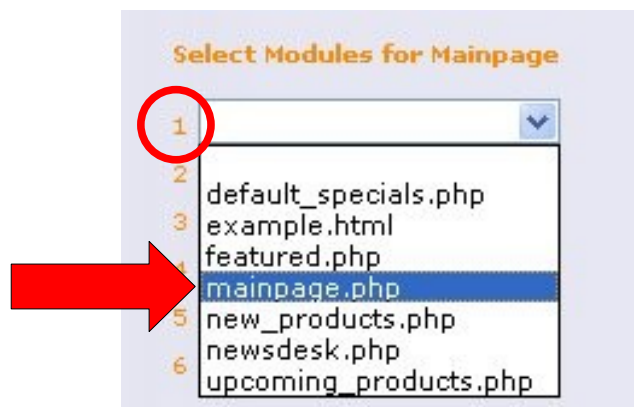

1. Click the “down” arrow adjacent to the field 1 and select the *main_page.php* module.