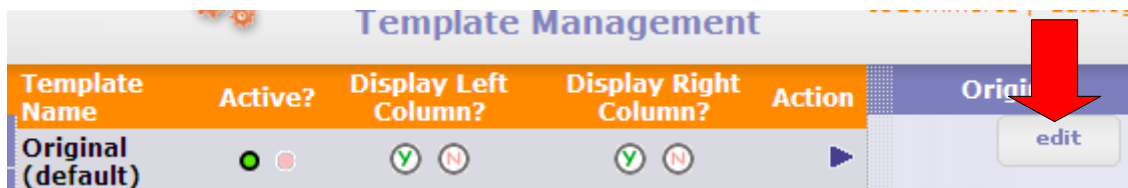

Designing Mainpage.php

1. From Admin Panel of the web-store click the **Catalog** link and select the **Define Main Page** item.

2. In the **mainpage.php** box, specify some text you want to display in the main page of your web-store. To create more perfect design, use the WYSIWYG Editor (click the WYSIWYG icon at the top of the box).

3. In the WYSIWYG Editor window you can add an image, change font, color, and size of the text, etc. Click the **Save** button to save your changes.

4. Click the **Save** button again.

5. Go to the **Design Controls** section of Admin Panel.

- From the Template Management page click the **Edit** button on the right.

- Find the **Select Modules for Mainpage** section in the right column. This box presents the structure of mainpage segments. There are 6 segments here that means 6 modules can be selected. You can select a module from the dropdown list applied to each segment in order to display the modules in appropriate position on the mainpage.