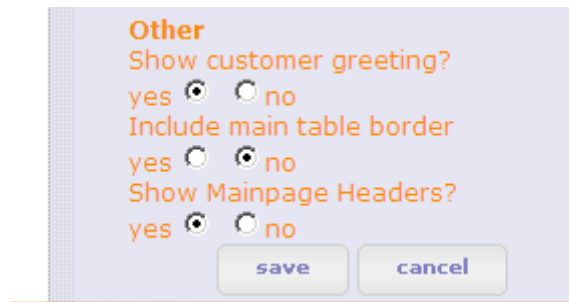

Designing Mainpage.php

1. From Admin Panel of the web-store click the **Catalog** link and select the **Define Main Page** item.

2. In the **mainpage.php** box, specify some text you want to display in the main page of your web-store. To create more perfect design, use the WYSIWYG Editor (click the WYSIWYG icon at the top of the box).

3. In the WYSIWYG Editor window you can add an image, change font, color, and size of the text, etc. Click the **Save** button to save your changes.

4. Click the **Save** button again.

5. Go to the **Design Controls** section of Admin Panel.

- From the Template Management page click the **Edit** button on the right.

- Find the **Select Modules for Mainpage** section in the right column. This box presents the structure of mainpage segments. There are 6 segments here that means 6 modules can be selected. You can select a module from the dropdown list applied to each segment in order to display the modules in appropriate position on the mainpage.

- Click the “down” arrow adjacent to the field 1 and select the *main_page.php* module.

8. Click the **Save** button at the bottom of the column.

9. Go to the frontend of web-store and preview the results: find your own design of the mainpage.php module displayed on the "1" position (at the top of the page).