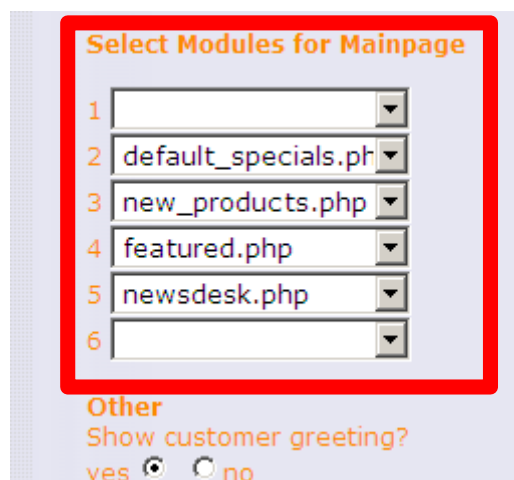

Designing Mainpage.php

1. From Admin Panel of the web-store click the **Catalog** link and select the **Define Main Page** item.

2. In the **mainpage.php** box, specify some text you want to display in the main page of your web-store. To create more perfect design, use the WYSIWYG Editor (click the WYSIWYG icon at the top of the box).

3. In the WYSIWYG Editor window you can add an image, change font, color, and size of the text, etc. Click the **Save** button to save your changes.

4. Click the **Save** button again.

5. Go to the **Design Controls** section of Admin Panel.

- From the Template Management page click the **Edit** button on the right.

- Find the **Select Modules for Mainpage** section in the right column. This box presents the structure of mainpage segments. There are 6 segments here that means 6 modules can be selected. You can select a module from the dropdown list applied to each segment in order to display the modules in appropriate position on the mainpage.